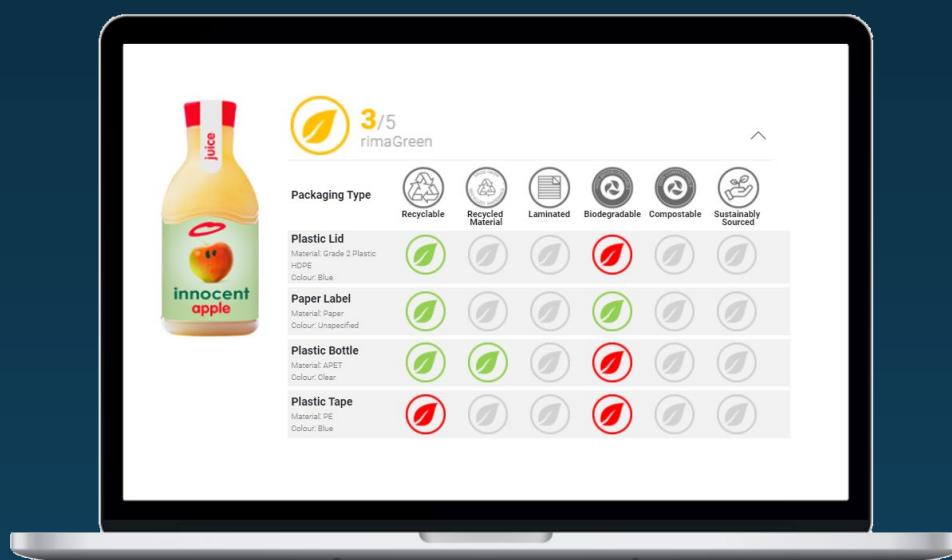

# ENHANCE THE CUSTOMER JOURNEY WITH **PRODUCT ENRICHMENT**

Use our extensive **health, lifestyle and sustainability** data to deliver personalised shopping experiences

## Our nutrition label ensures your customers' **buying decisions meet their health needs**

## Our packaging ranking enables customers to easily identify products with the **most sustainable impact**