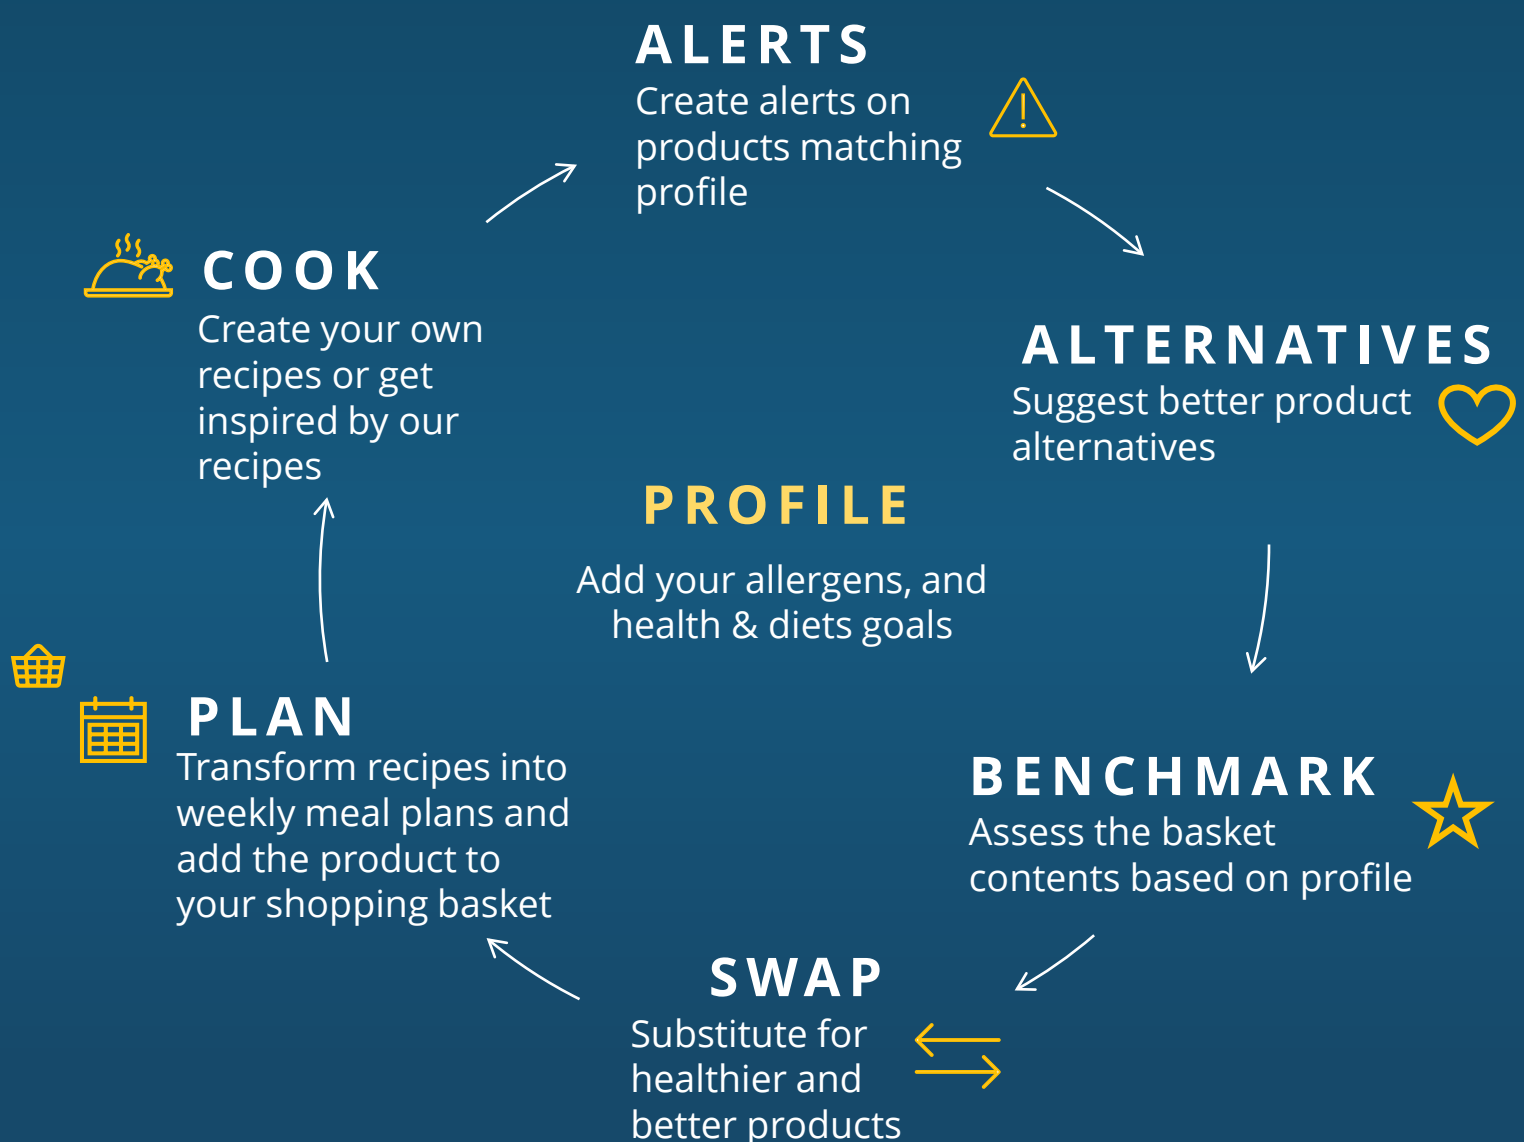

# ENHANCE THE CUSTOMER JOURNEY WITH **PRODUCT ENRICHMENT**

Use our extensive **health, lifestyle and sustainability** data to deliver personalised shopping experiences

## Our nutrition label ensures your customers' **buying decisions meet their health needs**

## Our packaging ranking enables customers to easily identify products with the **most sustainable impact**

## Health, lifestyle and sustainability attributes are key drivers to **personalise the online shopping journey**

Make an impact on your customer's life, **request a demo now**