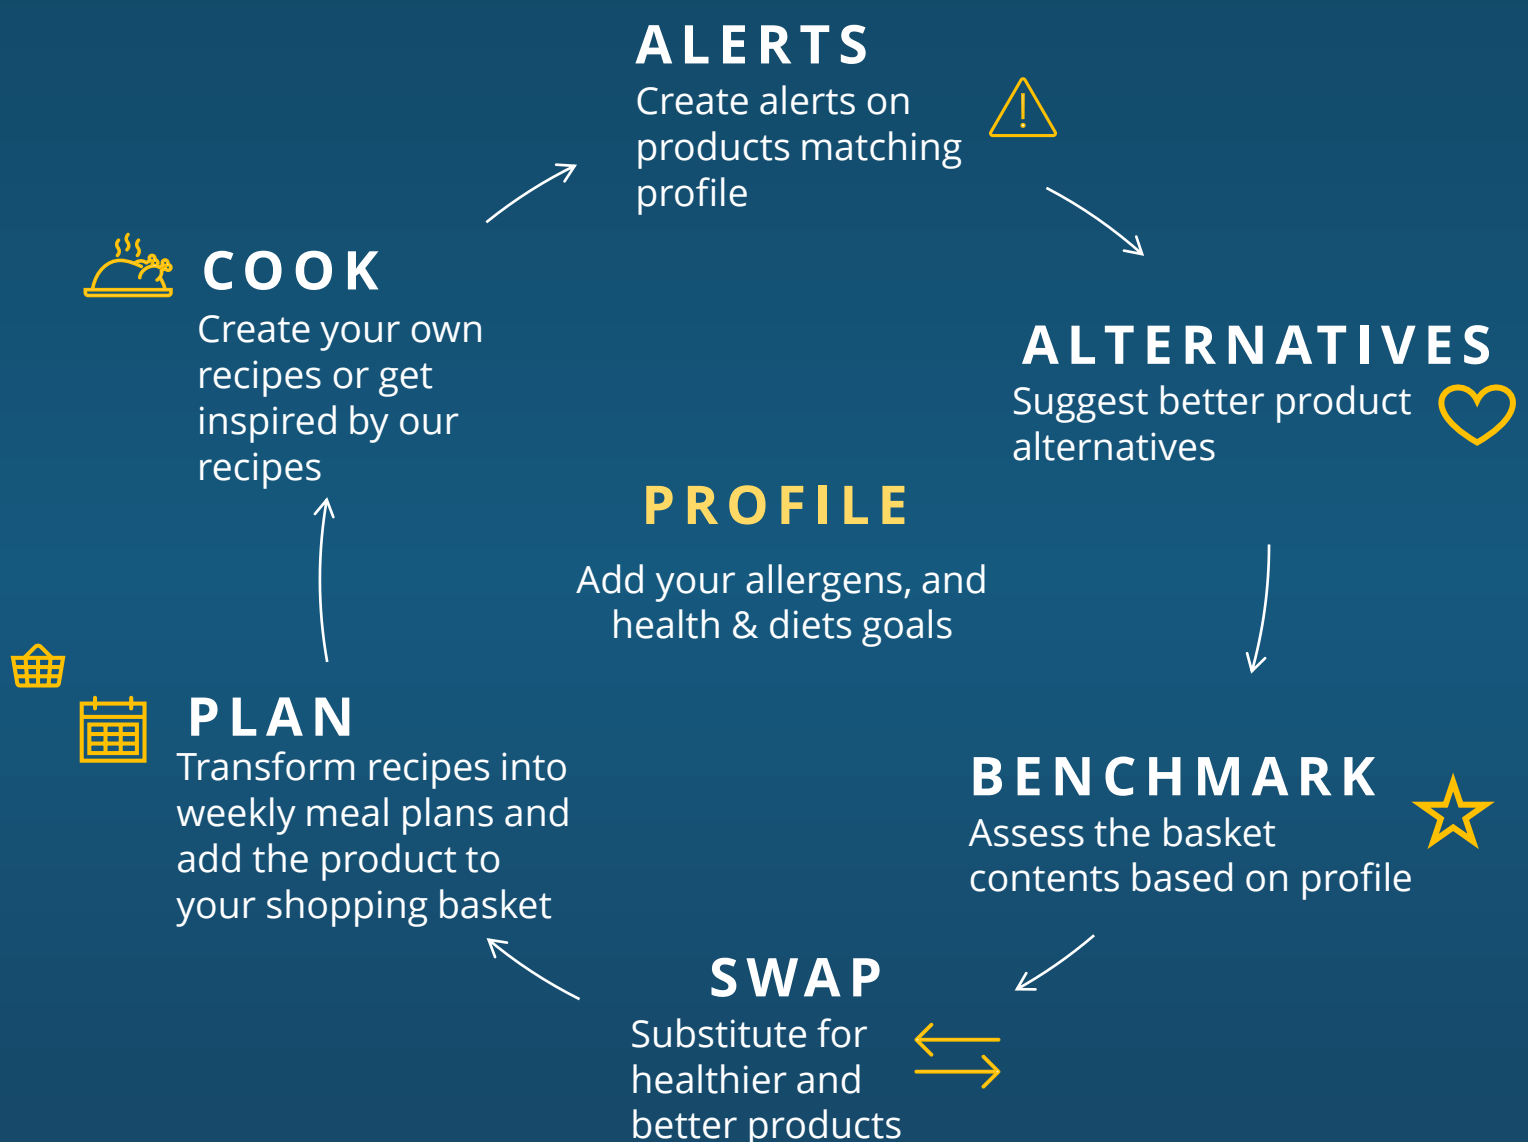

ENHANCE THE CUSTOMER JOURNEY WITH
PRODUCT ENRICHMENT

Use our extensive **health, lifestyle and sustainability** data to deliver personalised shopping experiences

Our nutritional score system ensures your customers' **buying decisions meet their health needs**

Our packaging ranking enables customers to easily identify products with the **most sustainable impact**

Health, lifestyle and sustainability attributes are key drivers to **personalise the online shopping journey**

Make an impact on your customer's life, **request a demo now**