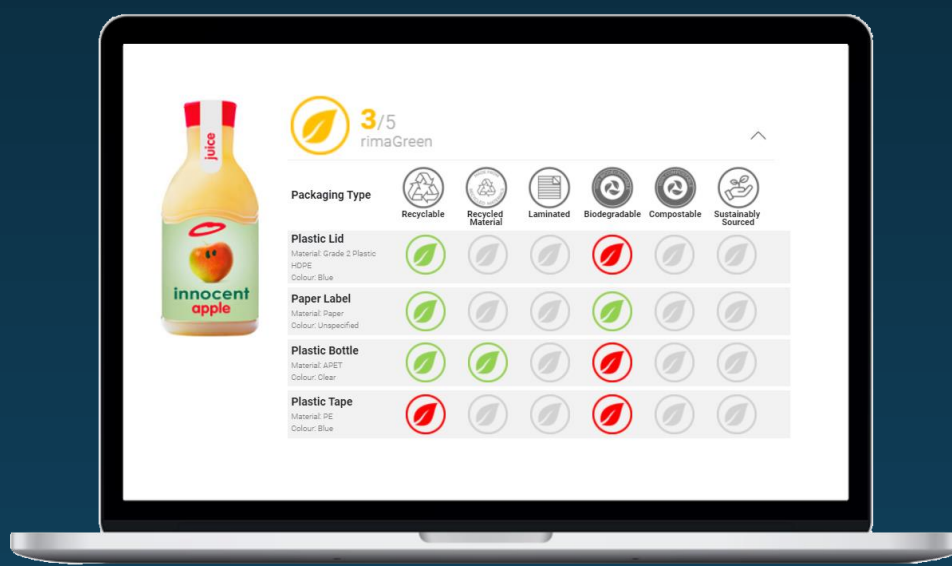

ENHANCE THE CUSTOMER JOURNEY WITH
PRODUCT ENRICHMENT

Use our extensive **health, lifestyle and sustainability** data to deliver personalised shopping experiences

Our nutritional score system ensures your customers' **buying decisions meet their health needs**

Our packaging ranking enables customers to easily identify products with the **most sustainable impact**

Health, lifestyle and sustainability attributes are key drivers to **personalise the online shopping journey**